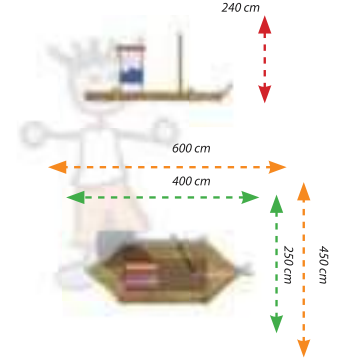

Aktiviter / Activities

- Kayık Figürlü Kum Havuzu/ Boat Figured Sandbox :1